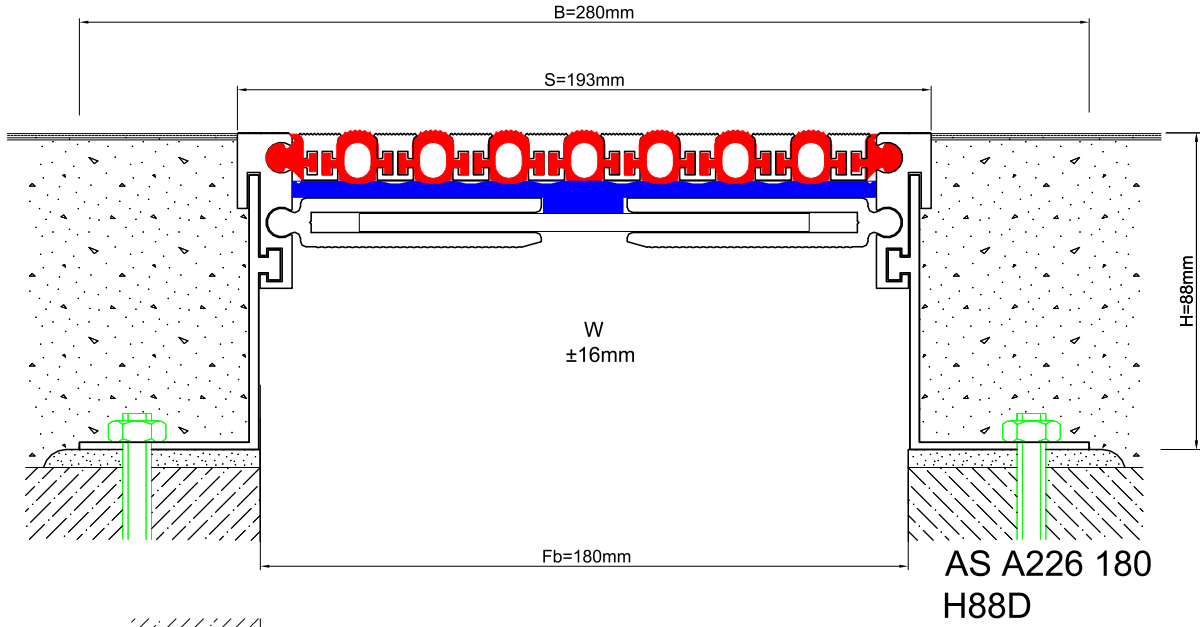

AS A226 flush mounted profiles can easily be applied to all types of floors and load bearing capacities are designed for heavy vehicles, cars or pedestrians depending on the gap inquired. Adjustable interlocking profile and gasket configuration makes it available for very large openings and enables to meet displacements in 3 directions. If inquired, AS A226 can be applied with wall type AS A126 and this dual application brings in a decorative aspect. Profiles are delivered factory-assembled.

FLOOR

* Visuals are representative and the profile configuration may differ depending on the characteristics requested.

GASKET COLORS: **BLACK** GREY BEIGE Custom Colors available.

LOCATION	MODEL	GAP (Fb) mm	HEIGHT (H) MM	OVERALL WIDTH (B) mm	VISIBLE WIDTH (S) mm	MOVEMENT (W) mm	LOAD CAPACITY	STANDARD LENGTH (mt)
Floor to Floor	AS A226-035	35	43 / 58 / 68 / 88	135	48	± 2	70 kN 300 kN	3
	AS A226-050	50	43 / 58 / 68 / 88	158	70	± 4	35 kN 120 kN	3
	AS A226-080	80	43 / 58 / 68 / 88	180	92	± 6	25 kN 60 kN	3
	AS A226-100	100	43 / 58 / 68 / 88	200	112	± 8		3
	AS A226-120	120	43 / 58 / 68 / 88	220	133	± 10		3
	AS A226-140	140	43 / 58 / 68 / 88	240	153	± 12		3
	AS A226-160	160	43 / 58 / 68 / 88	268	180	± 14		3
	AS A226-180	180	43 / 58 / 68 / 88	280	193	± 16		3
	AS A226-200	200	43 / 58 / 68 / 88	305	218	± 18		3

Note: Please ask for different sizes

Profil No Profile Number	AS A226 180	AS A226 180K
Fb (mm)	180	180
H (mm) yaklaşık approx.	88	88
W± (mm) yaklaşık approx.	±16	±16
Renk Color	Alüminyum: Natürel, Fitiller: Siyah, gri, diğer Aluminum: Natural, Inserts: Black, grey, others	
Malzeme Material	Alüminyum, TPE Termoplastik Elastomer Aluminum, TPE Thermoplastic Elastomer	
Standart Uzunluk Standard Length	3	
Yükleme Kapasitesi Load-Bearing Capacity	