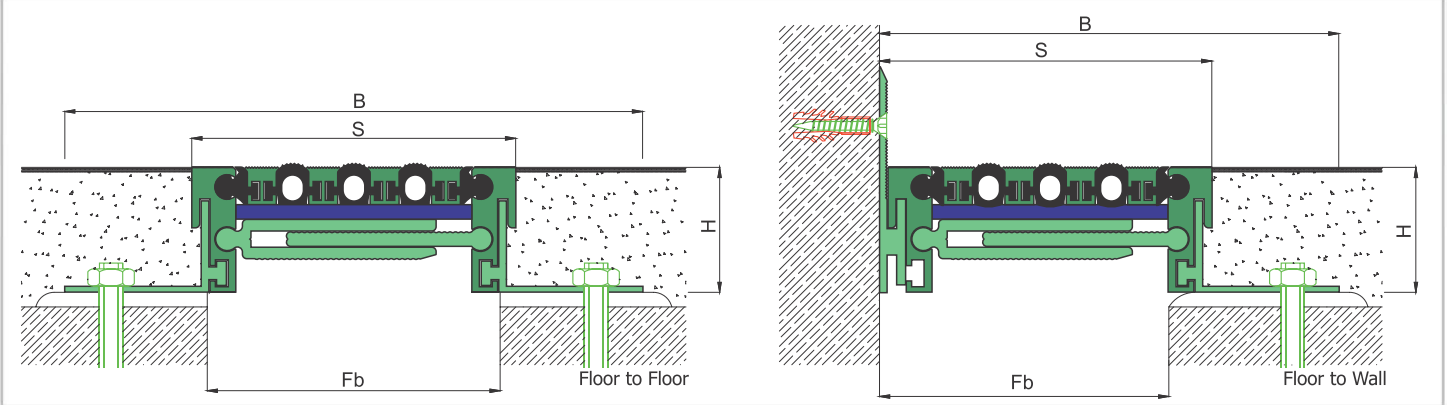

AS A226 flush mounted profiles can easily be applied to all types of floors and load bearing capacities are designed for heavy vehicles, cars or pedestrians depending on the gap inquired. Adjustable interlocking profile and gasket configuration makes it available for very large openings and enables to meet displacements in 3 directions. If inquired, AS A226 can be applied with wall type AS A126 and this dual application brings in a decorative aspect. Profiles are delivered factory-assembled.

FLOOR

* Visuals are representative and the profile configuration may differ depending on the characteristics requested.

GASKET COLORS: **BLACK** GREY BEIGE Custom Colors available.

LOCATION	MODEL	GAP (Fb) mm	HEIGHT (H) MM	OVERALL WIDTH (B) mm	VISIBLE WIDTH (S) mm	MOVEMENT (W) mm	LOAD CAPACITY	STANDARD LENGTH (mt)
Floor to Floor	AS A226-035	35	43 / 58 / 68 / 88	135	48	± 2	70 kN 300 kN	3
	AS A226-050	50	43 / 58 / 68 / 88	158	70	± 4	35 kN 120 kN	3
	AS A226-080	80	43 / 58 / 68 / 88	180	92	± 6	25 kN 60 kN	3
	AS A226-100	100	43 / 58 / 68 / 88	200	112	± 8		3
	AS A226-120	120	43 / 58 / 68 / 88	220	133	± 10		3
	AS A226-140	140	43 / 58 / 68 / 88	240	153	± 12		3
	AS A226-160	160	43 / 58 / 68 / 88	268	180	± 14		3
	AS A226-180	180	43 / 58 / 68 / 88	280	193	± 16		3
	AS A226-200	200	43 / 58 / 68 / 88	305	218	± 18		3

Note: Please ask for different sizes

Profil No Profile Number	AS A226 180	AS A226 180K
Fb (mm)	180	180
H (mm) yaklaşık approx.	88	88
W± (mm) yaklaşık approx.	±16	±16
Renk Color	Alüminyum: Natürel, Fitiller: Siyah, gri, diğer Aluminum: Natural, Inserts: Black, grey, others	
Malzeme Material	Alüminyum, TPE Termoplastik Elastomer Aluminum, TPE Thermoplastic Elastomer	
Standart Uzunluk Standard Length	3	
Yükleme Kapasitesi Load-Bearing Capacity	