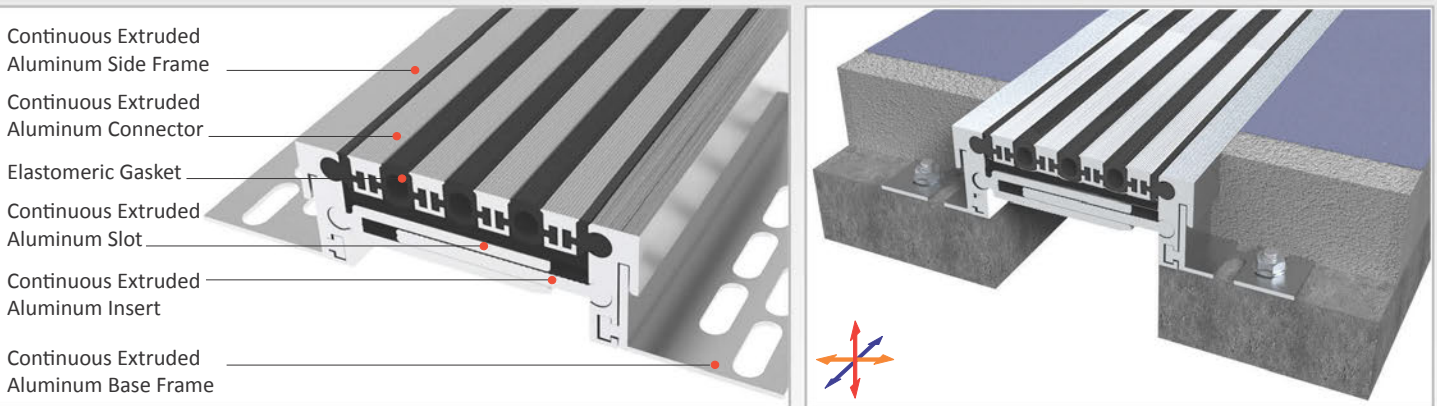

AS A226 flush mounted profiles can easily be applied to all types of floors and load bearing capacities are designed for heavy vehicles, cars or pedestrians depending on the gap inquired. Adjustable interlocking profile and gasket configuration makes it available for very large openings and enables to meet displacements in 3 directions. If inquired, AS A226 can be applied with wall type AS A126 and this dual application brings in a decorative aspect. Profiles are delivered factory-assembled.

- Application Areas** : Indoor & Outdoor / Floor
Ideal for : Factories, Warehouses, Car Parks, Shopping Malls, Airports, Residences, Hospitals, Hotels, Public & Commercial Buildings etc.
Material : Mill Finish Aluminum (Anodizing optional), TPE Gasket
Aluminum Alloy : 6063 AA-USA / EN AW 6063
Optional Supplies : Fire Barrier, Waterproof EPDM membrane

FLOOR

* Visuals are representative and the profile configuration may differ depending on the characteristics requested.

GASKET COLORS: **BLACK** GREY BEIGE Custom Colors available.

LOCATION	MODEL	GAP (Fb) mm	HEIGHT (H) MM	OVERALL WIDTH (B) mm	VISIBLE WIDTH (S) mm	MOVEMENT (W) mm	LOAD CAPACITY	STANDARD LENGTH (mt)
Floor to Floor	AS A226-035	35	43 / 58 / 68 / 88	135	48	± 2	70 kN 300 kN	3
	AS A226-050	50	43 / 58 / 68 / 88	158	70	± 4	35 kN 120 kN	3
	AS A226-080	80	43 / 58 / 68 / 88	180	92	± 6	25 kN 60 kN	3
	AS A226-100	100	43 / 58 / 68 / 88	200	112	± 8		3
	AS A226-120	120	43 / 58 / 68 / 88	220	133	± 10		3
	AS A226-140	140	43 / 58 / 68 / 88	240	153	± 12		3
	AS A226-160	160	43 / 58 / 68 / 88	268	180	± 14		3
	AS A226-180	180	43 / 58 / 68 / 88	280	193	± 16		3
	AS A226-200	200	43 / 58 / 68 / 88	305	218	± 18		3