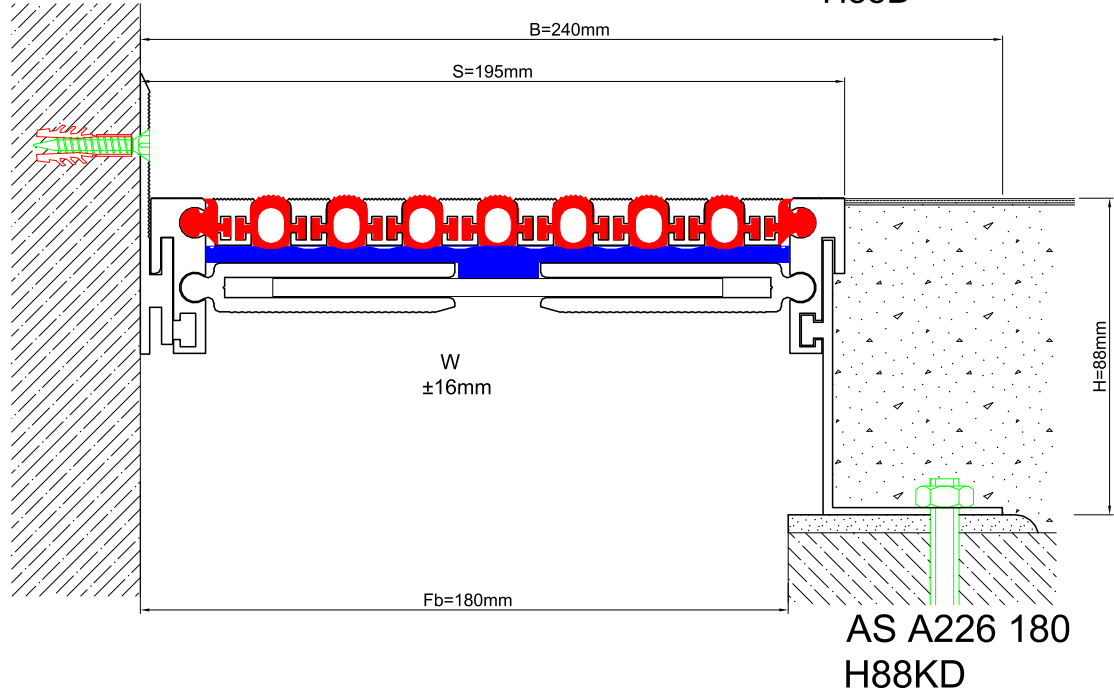

AS A226 flush mounted profiles can easily be applied to all types of floors and load bearing capacities are designed for heavy vehicles, cars or pedestrians depending on the gap inquired. Adjustable interlocking profile and gasket configuration makes it available for very large openings and enables to meet displacements in 3 directions. If inquired, AS A226 can be applied with wall type AS A126 and this dual application brings in a decorative aspect. Profiles are delivered factory-assembled.

FLOOR

* Visuals are representative and the profile configuration may differ depending on the characteristics requested.

GASKET COLORS: **BLACK** GREY BEIGE Custom Colors available.

LOCATION	MODEL	GAP (Fb) mm	HEIGHT (H) MM	OVERALL WIDTH (B) mm	VISIBLE WIDTH (S) mm	MOVEMENT (W) mm	LOAD CAPACITY	STANDARD LENGTH (mt)
Floor to Floor	AS A226-035	35	43 / 58 / 68 / 88	135	48	± 2	70 kN 300 kN	3
	AS A226-050	50	43 / 58 / 68 / 88	158	70	± 4	35 kN 120 kN	3
	AS A226-080	80	43 / 58 / 68 / 88	180	92	± 6	25 kN 60 kN	3
	AS A226-100	100	43 / 58 / 68 / 88	200	112	± 8		3
	AS A226-120	120	43 / 58 / 68 / 88	220	133	± 10		3
	AS A226-140	140	43 / 58 / 68 / 88	240	153	± 12		3
	AS A226-160	160	43 / 58 / 68 / 88	268	180	± 14		3
	AS A226-180	180	43 / 58 / 68 / 88	280	193	± 16		3
	AS A226-200	200	43 / 58 / 68 / 88	305	218	± 18		3

Note: Please ask for different sizes

Profil No Profile Number	AS A226 180	AS A226 180K
Fb (mm)	180	180
H (mm) yaklaşık approx.	88	88
W± (mm) yaklaşık approx.	±16	±16
Renk Color	Alüminyum: Natürel, Fitiller: Siyah, gri, diğer Aluminum: Natural, Inserts: Black, grey, others	
Malzeme Material	Alüminyum, TPE Termoplastik Elastomer Aluminum, TPE Thermoplastic Elastomer	
Standart Uzunluk Standard Length	3	
Yükleme Kapasitesi Load-Bearing Capacity	